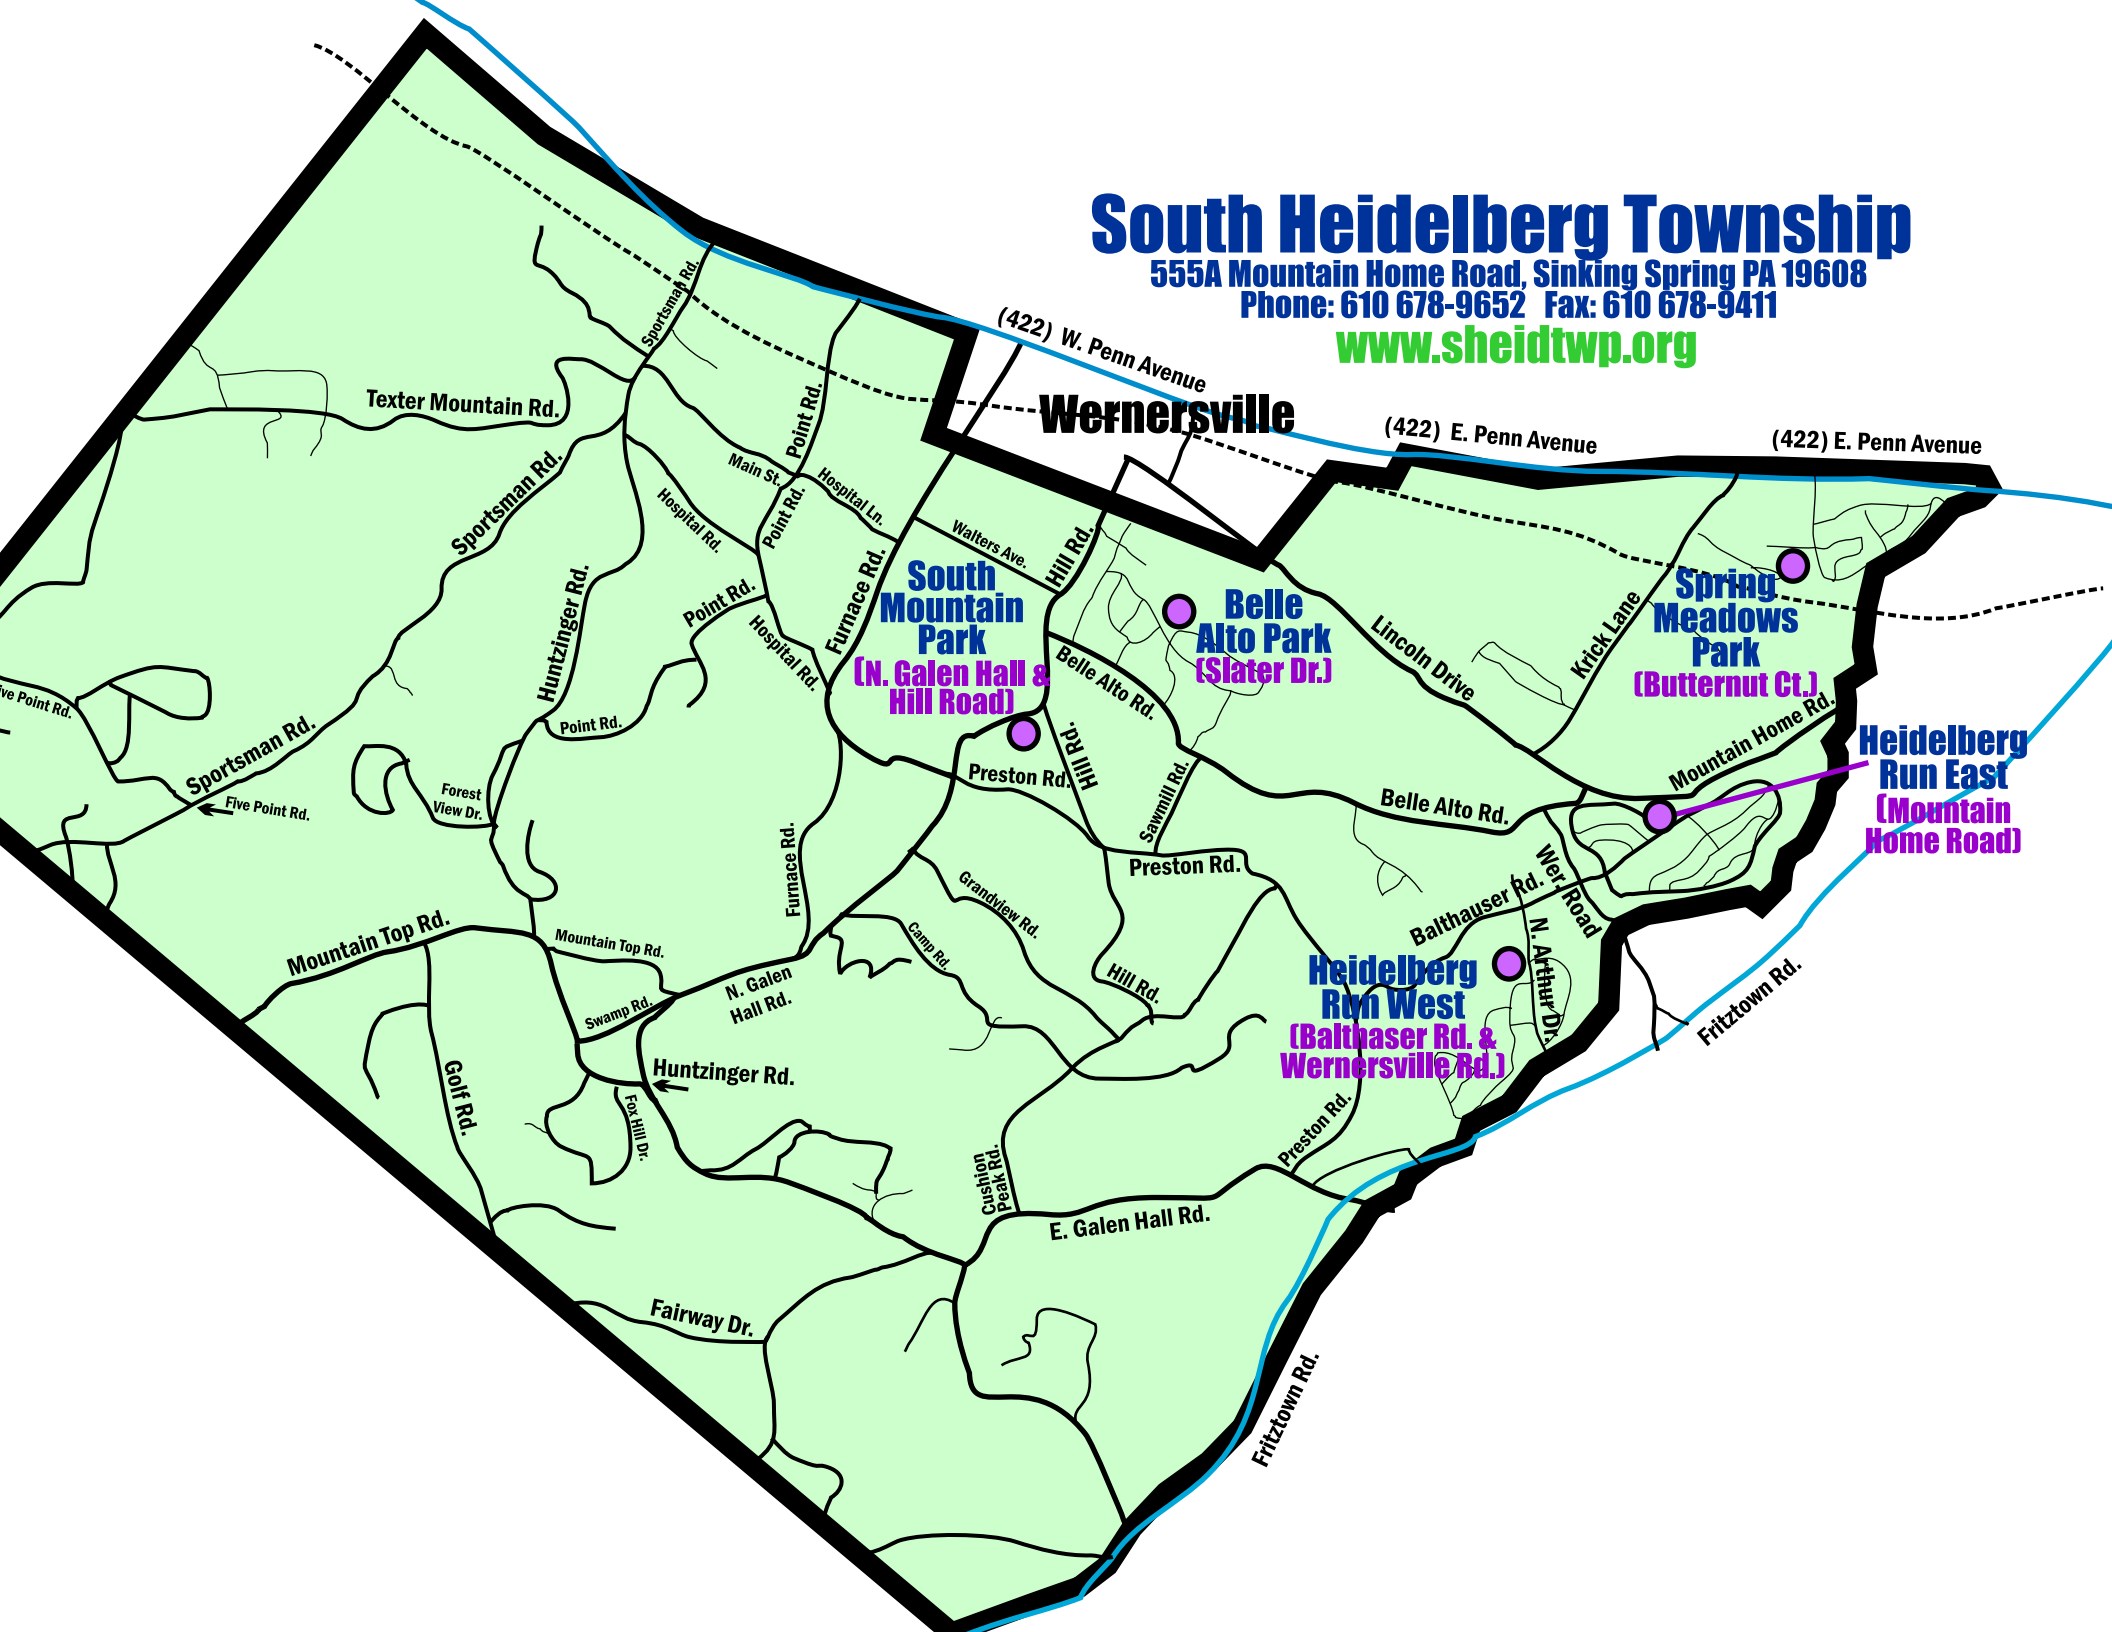

South Heidelberg Township

555A Mountain Home Road, Sinking Spring PA 19608

Phone: 610 678-9652 Fax: 610 678-9411

www.sheidtwp.org

Wernersville

South Mountain Park
(N. Galen Hall & Hill Road)

Belle Alto Park
(Slater Dr.)

Spring Meadows Park
(Butternut Ct.)

Heidelberg Run West
(Balthaser Rd. & Wernersville Rd.)

Heidelberg Run East
(Mountain Home Road)